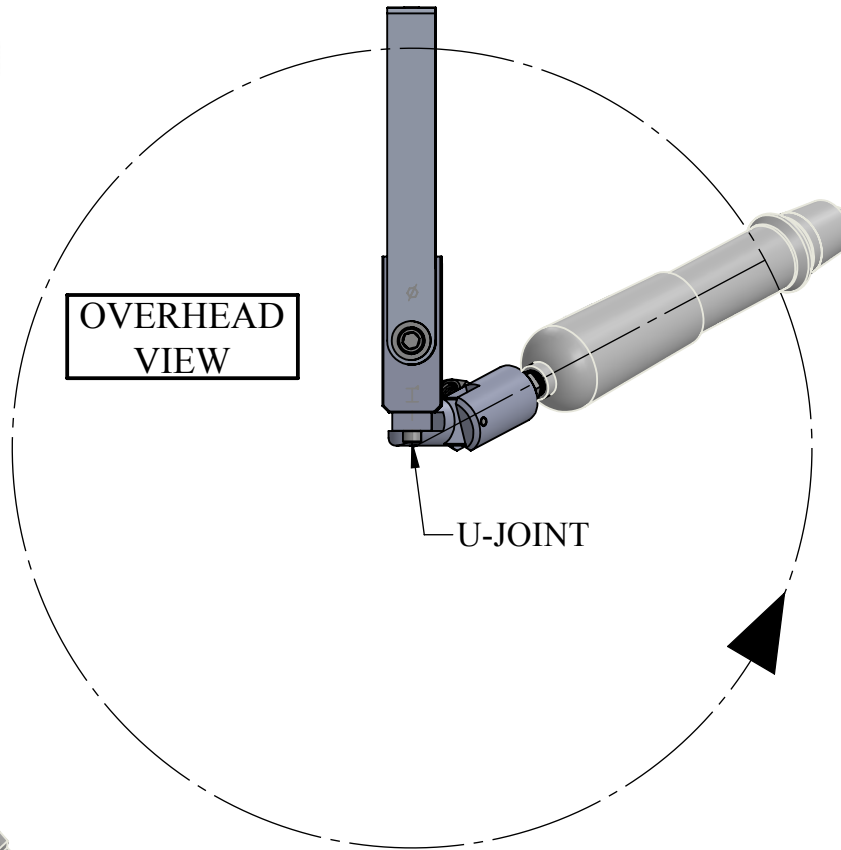

SW-TH

COPYRIGHT © 2017 ERGONOMIC TOOL ARMS, LLC

Model **SW-TH**  
**SW**ivel Tool Holder  
 FOR DRIVING FASTENERS ON ANY ANGLE OFF OF VERTICAL

THIS DRAWING CONTAINS CONFIDENTIAL INFORMATION, IS THE PROPERTY OF ERGONOMIC TOOL ARMS, LLC AND IS GIVEN TO THE RECEIVER IN CONFIDENCE. THE RECEIVER BY RECEPTION AND RETENTION OF THIS DRAWING, ACCEPTS THE DRAWING IN CONFIDENCE AND AGREES THAT IT WILL NOT USE THE DRAWING OR A COPY THEREOF OR THE CONFIDENTIAL INFORMATION IT CONTAINS FOR THE PURPOSES OTHER THAN THAT INSTRUCTED BY ERGONOMIC TOOL ARMS, LLC, EITHER WRITTEN OR IMPLIED. THE RECEIVER AGREES, BY ACCEPTANCE AND RETENTION TO BE HELD LIABLE FOR MISUSE OF THIS DRAWING OR THE INFORMATION IT CONTAINS.