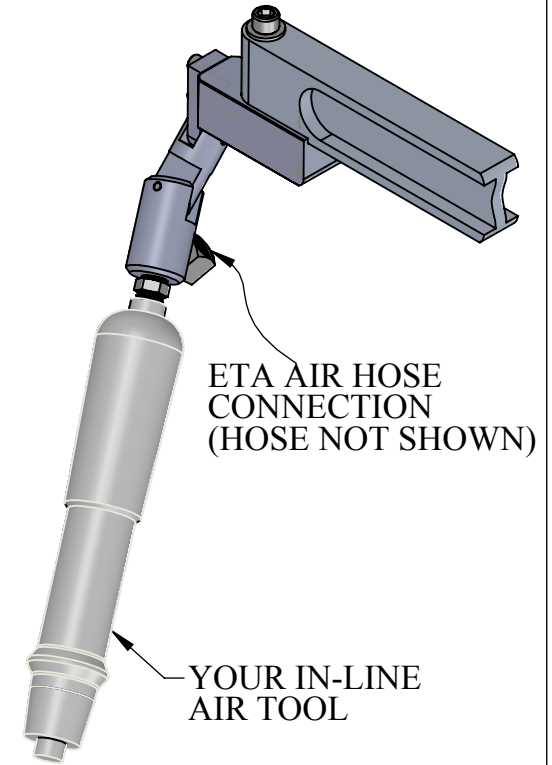

SW-TH

COPYRIGHT © 2017 ERGONOMIC TOOL ARMS, LLC

Model **SW-TH**  
**SW**ivel Tool Holder  
 FOR DRIVING FASTENERS ON ANY ANGLE OFF OF VERTICAL

THIS DRAWING CONTAINS CONFIDENTIAL INFORMATION, IS THE PROPERTY OF ERGONOMIC TOOL ARMS, LLC AND IS GIVEN TO THE RECEIVER IN CONFIDENCE. THE RECEIVER BY RECEPTION AND RETENTION OF THIS DRAWING, ACCEPTS THE DRAWING IN CONFIDENCE AND AGREES THAT IT WILL NOT USE THE DRAWING OR A COPY THEREOF OR THE CONFIDENTIAL INFORMATION IT CONTAINS FOR THE PURPOSES OTHER THAN THAT INSTRUCTED BY ERGONOMIC TOOL ARMS, LLC, EITHER WRITTEN OR IMPLIED. THE RECEIVER AGREES, BY ACCEPTANCE AND RETENTION TO BE HELD LIABLE FOR MISUSE OF THIS DRAWING OR THE INFORMATION IT CONTAINS.