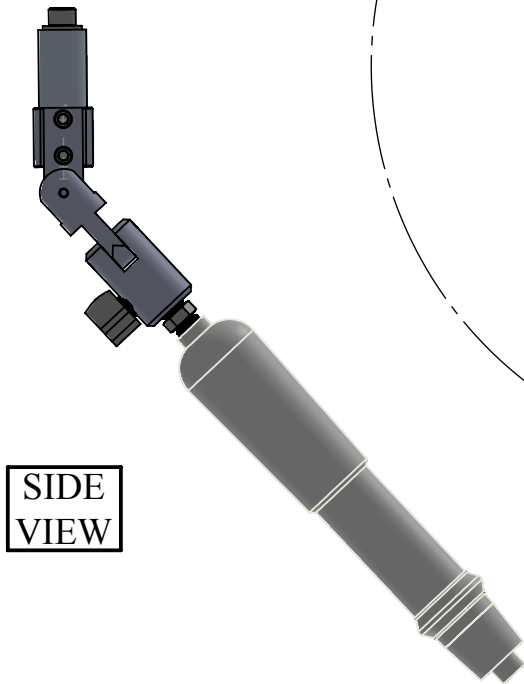

SW-TH

COPYRIGHT © 2017 ERGONOMIC TOOL ARMS, LLC

Model **SW-TH**  
**SW**ivel Tool Holder  
 FOR DRIVING FASTENERS ON ANY ANGLE OFF OF VERTICAL

THIS DRAWING CONTAINS CONFIDENTIAL INFORMATION, IS THE PROPERTY OF ERGONOMIC TOOL ARMS, LLC AND IS GIVEN TO THE RECEIVER IN CONFIDENCE. THE RECEIVER BY RECEPTION AND RETENTION OF THIS DRAWING, ACCEPTS THE DRAWING IN CONFIDENCE AND AGREES THAT IT WILL NOT USE THE DRAWING OR A COPY THEREOF OR THE CONFIDENTIAL INFORMATION IT CONTAINS FOR THE PURPOSES OTHER THAN THAT INSTRUCTED BY ERGONOMIC TOOL ARMS, LLC, EITHER WRITTEN OR IMPLIED. THE RECEIVER AGREES, BY ACCEPTANCE AND RETENTION TO BE HELD LIABLE FOR MISUSE OF THIS DRAWING OR THE INFORMATION IT CONTAINS.